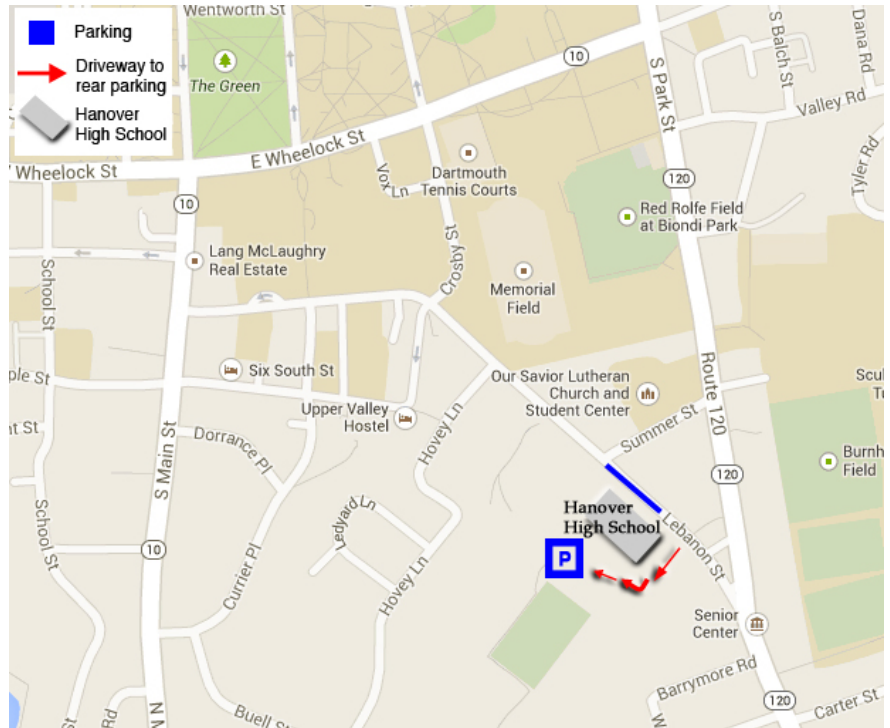

Map & Directions to Christ Redeemer Church

Worship Sundays at 10 am

Hanover High School
 41 Lebanon Street
 Hanover, NH 03755

From I-91: Take exit 13 and turn east toward Hanover. Go up a hill and turn right on to Main Street at the stoplight, and take the next left onto Lebanon Street. Hanover High School will be on the right; if you see the Co-op Food Store, you've gone too far.

From I-89: Take exit 18 and turn north toward Hanover. Follow Route 120 into Hanover. When you get to the Co-op Food Store, bear left at the stoplight to stay on Lebanon Street. Hanover High School will be on the left.

Parking: You may park on the street in front of the school or in the parking lot in the back. Just follow the signs for Christ Redeemer Church.

Entrances: If you've parked at the front of the school, enter in the main doors. Walk through the atrium and head up the large flight of stairs to the auditorium. If you've parked in the rear of the building, follow the signs for the rear entrance. Enter in the back door, follow the hall to the left and into the atrium. Turn left and head up the large flight of stairs to the auditorium.